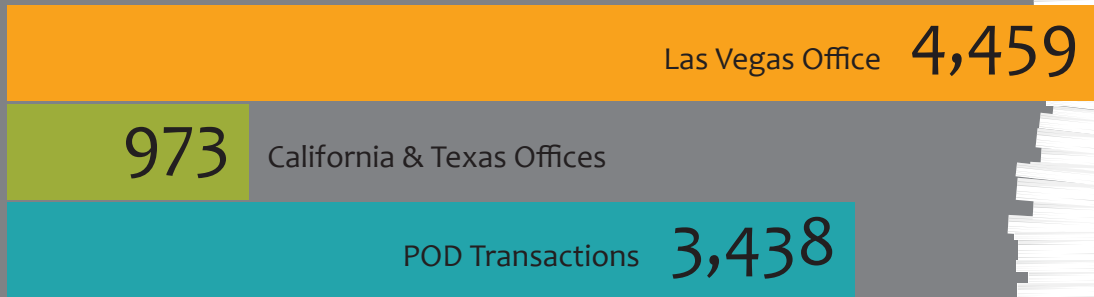

STAPLES Print Solutions Supplier
since June 2009

Regular Orders Transactions since 2009:

**TOTAL
ORDERS
8,870**

as of
October 30, 2015

Quote Response Time

4-24 hrs

Standard Lead Times

	Offset Print	Digital Print
Light Bindery	2-5 days	1-3 days
High-end Bindery	3-6 days	3-4 days

No Rush Charges

Ever.

Transit Time

Standard Shipping Cost

Phoenix to Dallas

In-House Capabilities

- Offset Print = 1 to 4 Colors + Coating (AQ and UV)
Small to Medium Size Runs
- Digital Print = 1 to 4 Colors with Variable and Spot/Flood Clear Coat **NEW!**
- Envelopes = Offset and Digital, 1 to 4 Colors **NEW!**
- Numbering = Crash or Digital
- Die Cutting
- Foil Stamping + Embossing
- Complete Mailing Services = Postcards to Envelopes with up to 6 inserts
- Fulfillment/Kitting Services